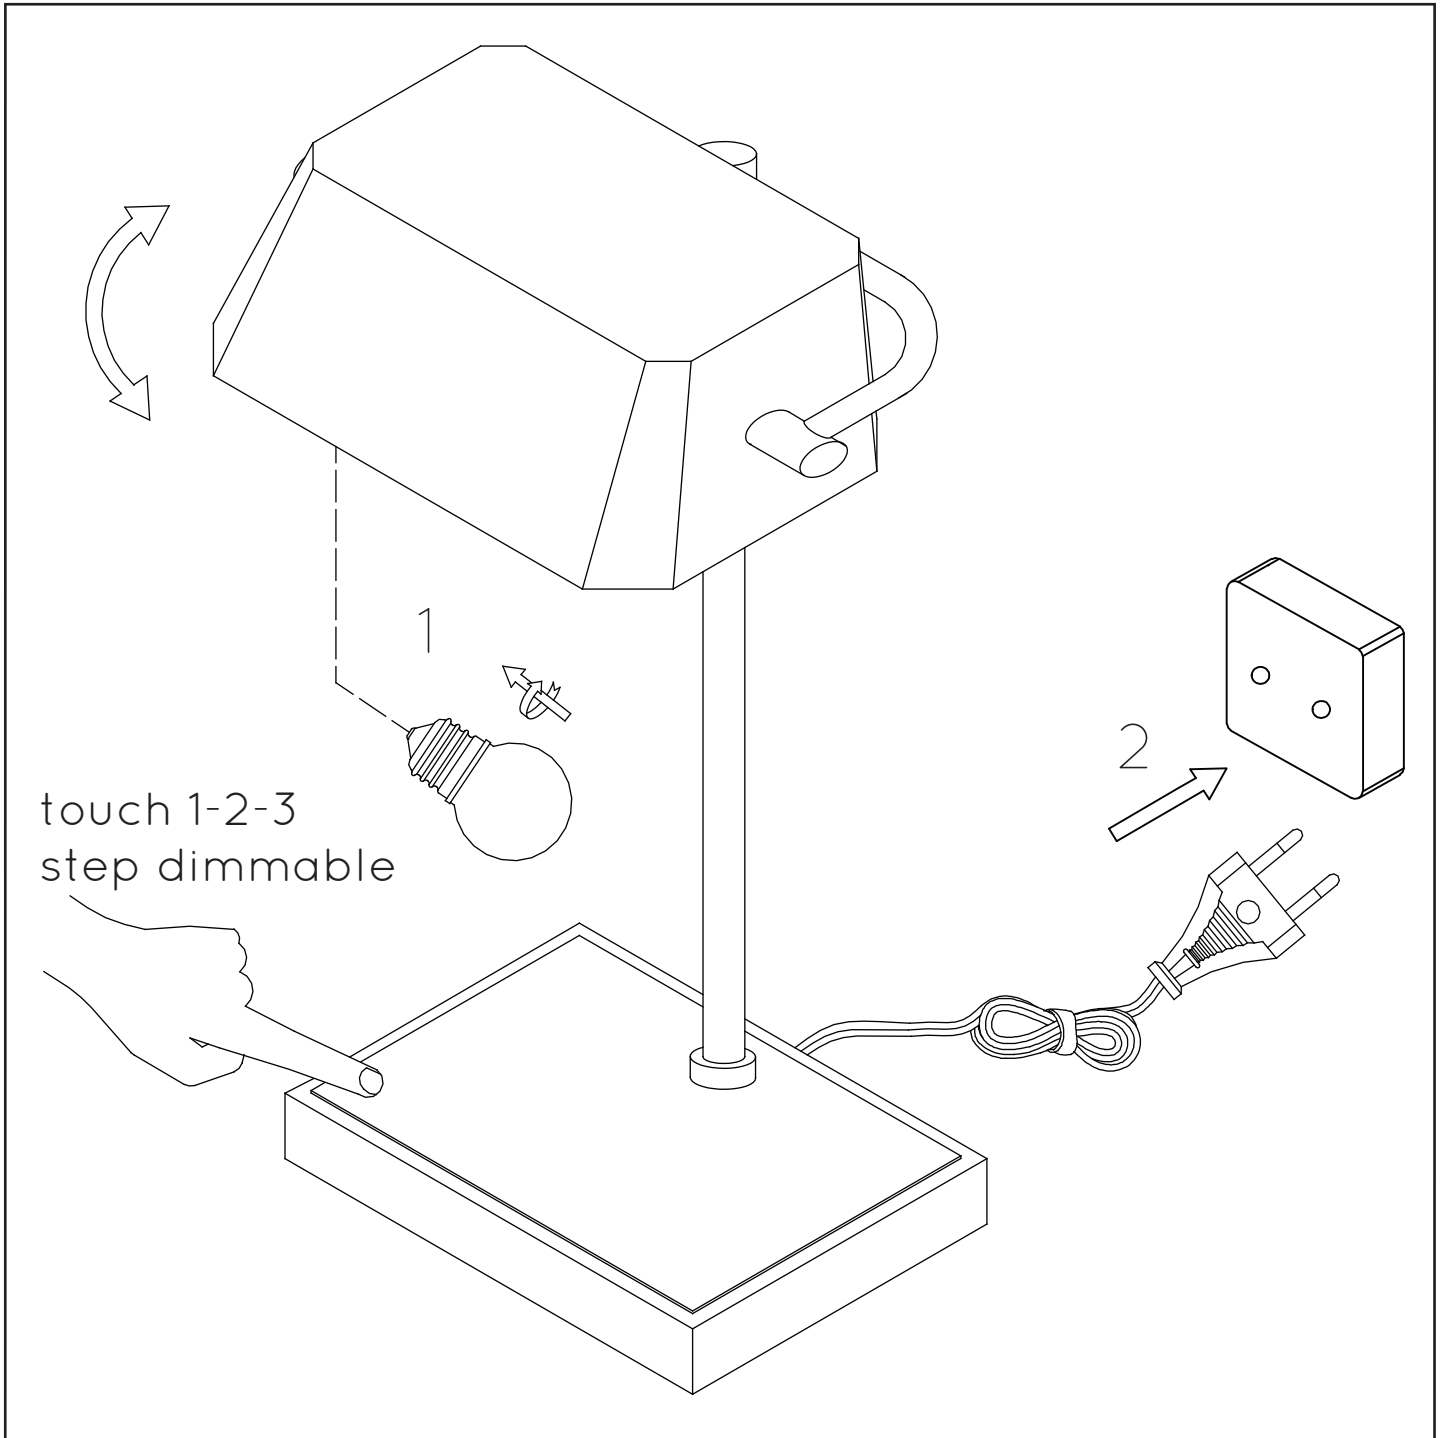

Height minimum : -

Height maximum : -

Dimensions shade LxWxH : 20.5 cm x 13 cm x 8.5 cm

Main material : Metal

Ceiling rose material : -

Color : Satin brass + matt black

Style : Vintage

Shape : As shown

Weight : 2,6 kg

Warranty : 2 years

Product specifications

Dimmable : Yes

Light direction : Around (Diffuse)

Adjustable in height : No

Directional : Yes

Cable : Yes, cable on product

Cable length : 170cm

Sensor : Without Sensor

Control : Touch 1-2-3 step dimmable

IP-Class : 20

Electric class : 2

Light source including? : No

Lamp socket : E27

Light source number : 1

Power requirements : 220-240V~50Hz

Bulb type & maximum wattage : E27- max.40W

For more specifications of this product please visit

www.lucide.com

LANCE

Item number : 45581/01/30

EAN code : 5411212451118

For more specifications, dimensions please visit
www.lucide.com