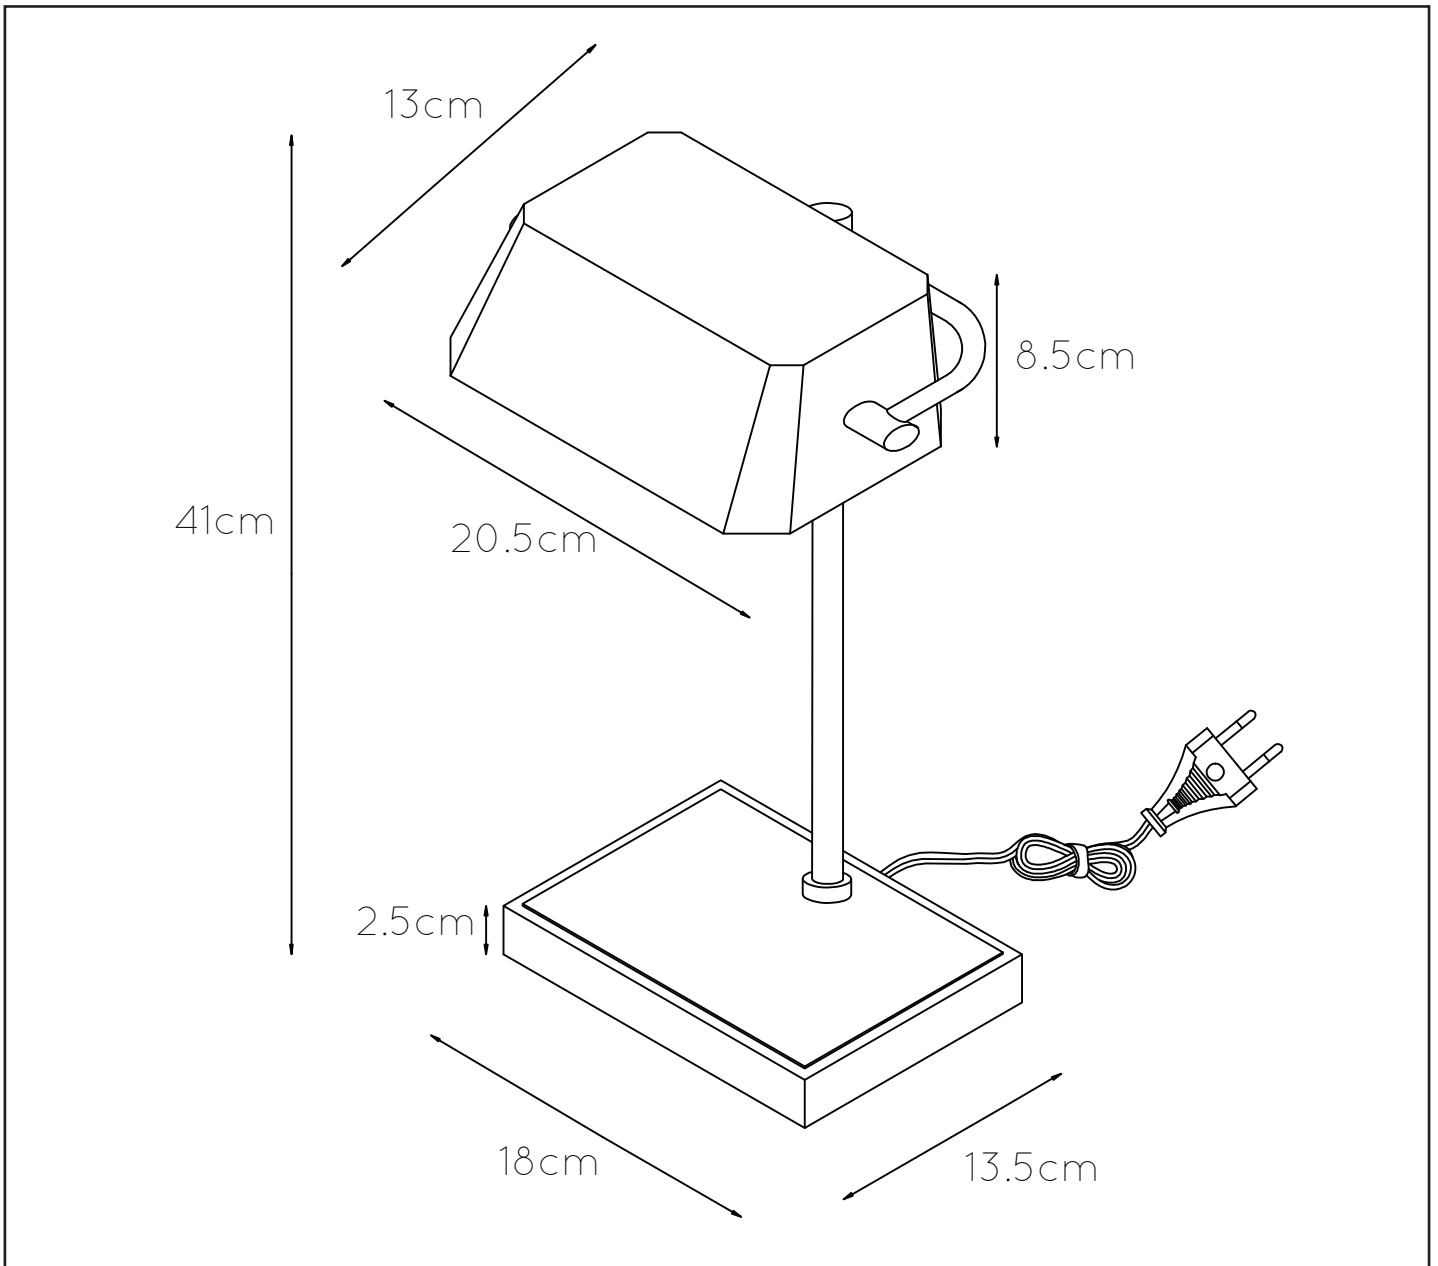

LANCE

Item number : 45581/01/30

EAN code : 5411212451118

For more specifications, dimensions please visit
www.lucide.com